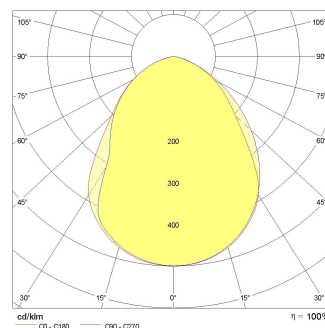

PADO 600

Part number	304084
Lampholder:	LED
Light Source:	LED
Wattage:	20 W
Finish:	GR-94 / Metallic grey / Textured
Insulation class:	I
Degree of protection:	IP65
IK-J-xxIP:	IK05 0.70J xx3
CRI:	80
Kelvin:	3000
Power factor:	$\text{COS}\phi \geq 0,9$
Optic:	SYMMETRIC EXTRA WIDE REFLECTOR
Lightsource lumen output:	1974 lm
Luminaire lumen output:	1080 lm
L:	L80
B:	B10
Lifetime:	60000 h
Ta MIN luminaire:	-20°
Ta MAX luminaire:	35°

Photometric data

Technical drawings